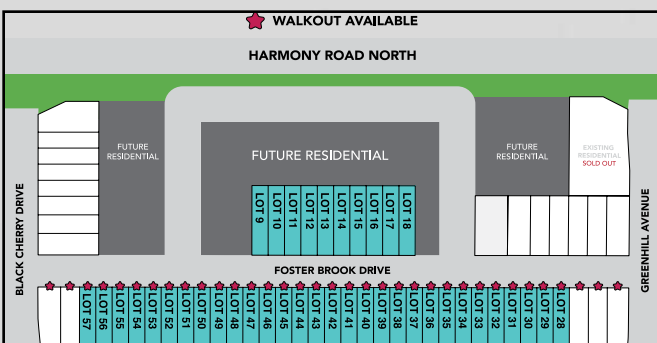

30'
Link

Hillside

2300 sq.ft.

Basement Floor Elev. 'A'

Main Floor Elev. 'A'

Second Floor Elev. 'A'

Partial Basement Floor Elev. 'B' & 'C'

Partial Main Floor Elev. 'B'

Partial Second Floor Elev. 'B'

Partial Main Floor Elev. 'C'

Partial Second Floor Elev. 'C'

30'
Link

Hillside

2300 sq.ft.

B

C