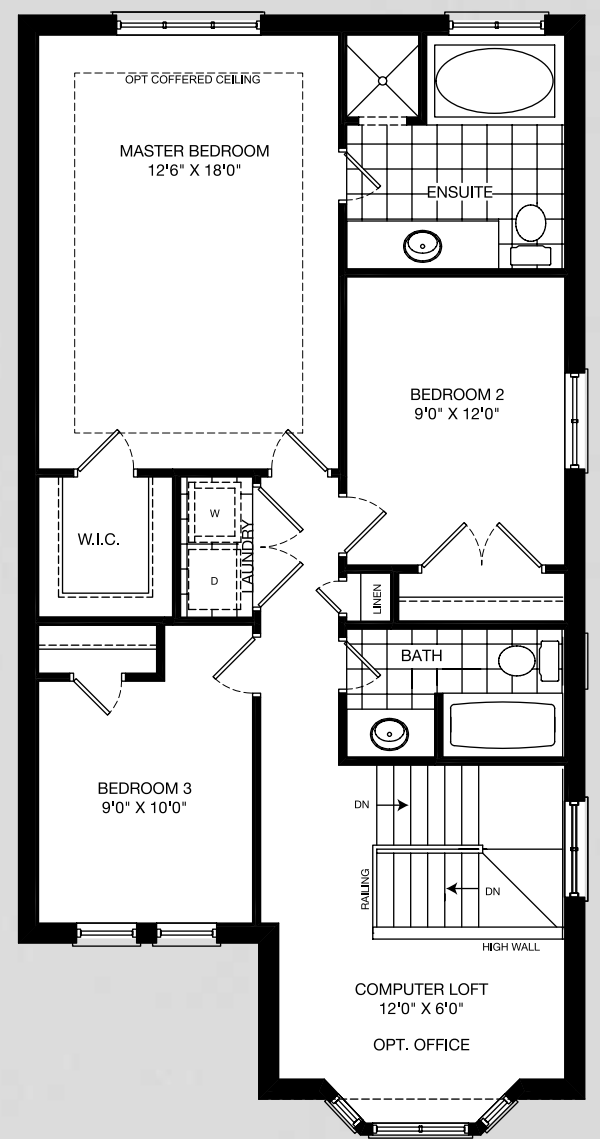

30'
Link

Evergreen

1805 sq.ft.

Basement Floor Elev. 'A'

Main Floor Elev. 'A'

Second Floor Elev. 'A'

Partial Basement Floor Elev. 'B'

Partial Main Floor Elev. 'B'

Partial Second Floor Elev. 'B'

Partial Basement Floor Elev. 'C'

Partial Main Floor Elev. 'C'

Partial Second Floor Elev. 'C'

30'
Link

Evergreen

1805 sq.ft.

FIELDS OF
HARMONY