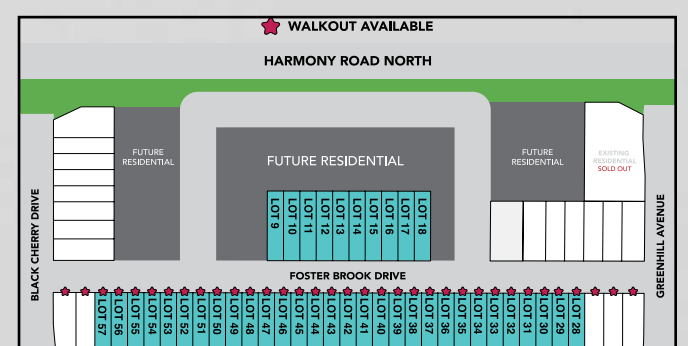

30'
Link

Evergreen

1805 sq.ft.

Basement Floor Elev. 'A'

Main Floor Elev. 'A'

Second Floor Elev. 'A'

Partial Basement Floor Elev. 'B'

Partial Main Floor Elev. 'B'

Partial Second Floor Elev. 'B'

Partial Basement Floor Elev. 'C'

Partial Main Floor Elev. 'C'

Partial Second Floor Elev. 'C'

30'
Link

Evergreen

1805 sq.ft.

FIELDS OF
HARMONY