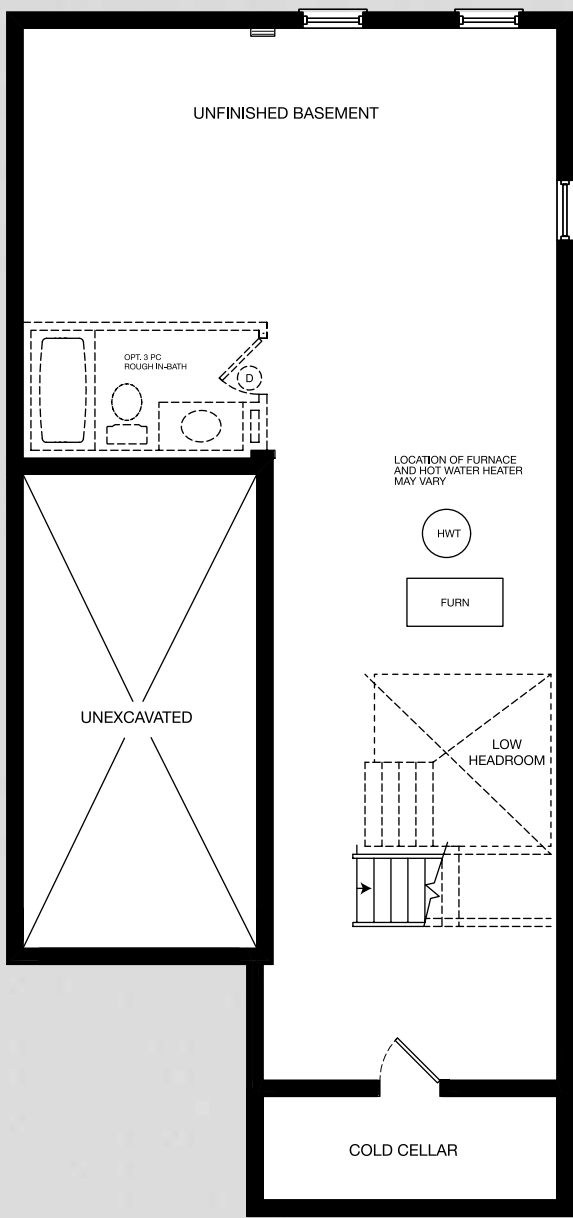

30'
Link

Evergreen

1805 sq.ft.

Basement Floor Elev. 'A'

Main Floor Elev. 'A'

Second Floor Elev. 'A'

Partial Basement Floor Elev. 'B'

Partial Main Floor Elev. 'B'

Partial Second Floor Elev. 'B'

Partial Basement Floor Elev. 'C'

Partial Main Floor Elev. 'C'

Partial Second Floor Elev. 'C'

30'
Link

Evergreen

1805 sq.ft.

FIELDS OF
HARMONY