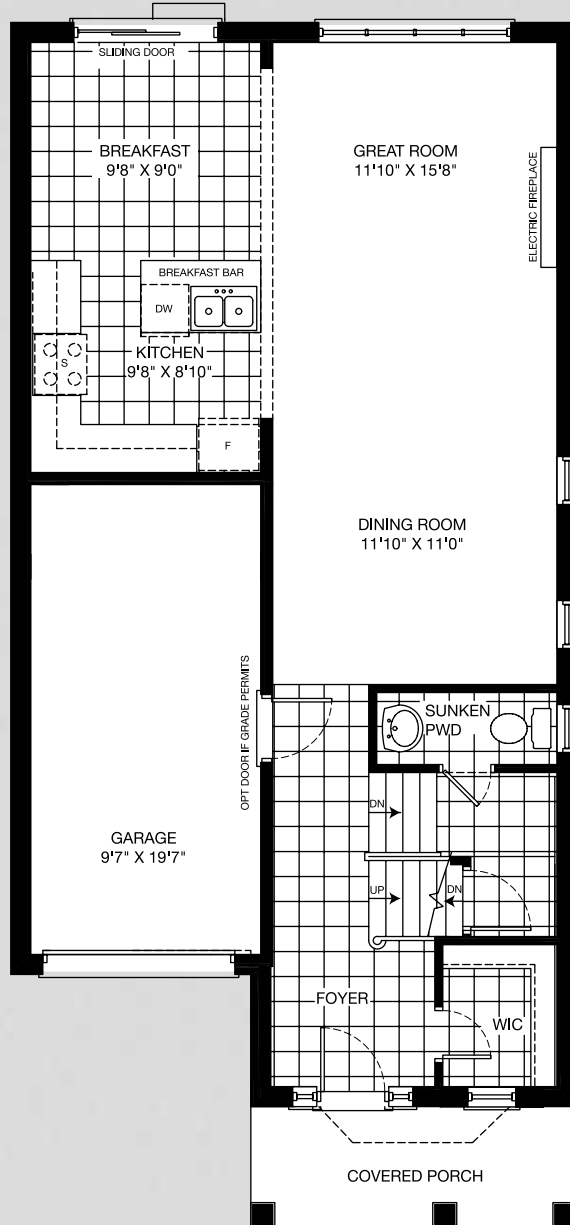

30'
Link

Evergreen

1805 sq.ft.

Basement Floor Elev. 'A'

Main Floor Elev. 'A'

Second Floor Elev. 'A'

Partial Basement Floor Elev. 'B'

Partial Main Floor Elev. 'B'

Partial Second Floor Elev. 'B'

Partial Basement Floor Elev. 'C'

Partial Main Floor Elev. 'C'

Partial Second Floor Elev. 'C'

30'
Link

Evergreen

1805 sq.ft.

FIELDS OF
HARMONY