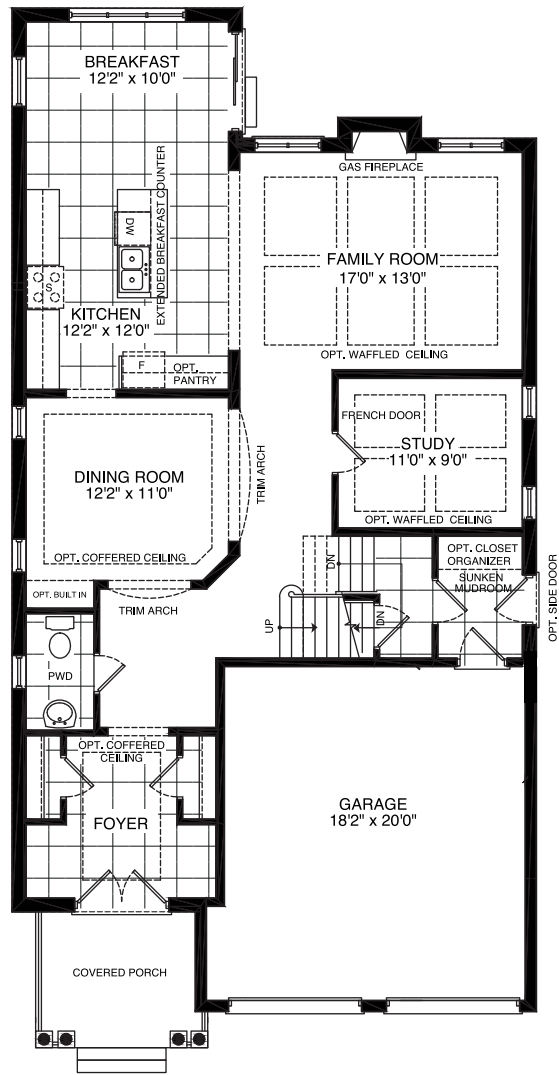

Meadowvale

Elevation B | 2875 sq.ft

Meadowvale

Elevation A | 2875 sq.ft

Main Floor Elevation 'A'

Second Floor Elevation 'A'

Basement Elevation 'A' & 'B'

Partial Main Floor Elevation 'B'

Partial Second Floor Elevation 'B'

Meadowvale
2875 sq.ft