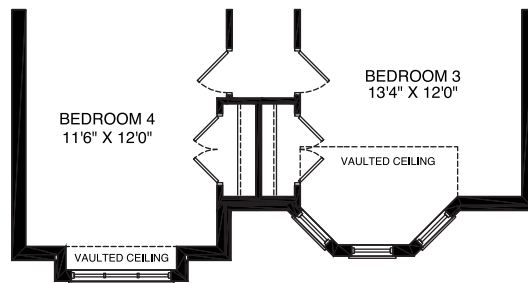

Meadowvale

Elevation B | 2875 sq.ft

Meadowvale

Elevation A | 2875 sq.ft

Main Floor Elevation 'A'

Second Floor Elevation 'A'

Basement Elevation 'A' & 'B'

Partial Main Floor Elevation 'B'

Partial Second Floor Elevation 'B'

Meadowvale
2875 sq.ft