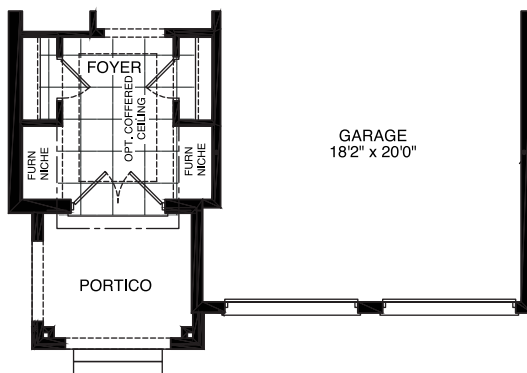

Meadowvale

Elevation B | 2875 sq.ft

Meadowvale

Elevation A | 2875 sq.ft

Main Floor Elevation 'A'

Second Floor Elevation 'A'

Basement Elevation 'A' & 'B'

Partial Main Floor Elevation 'B'

Partial Second Floor Elevation 'B'

Meadowvale
2875 sq.ft