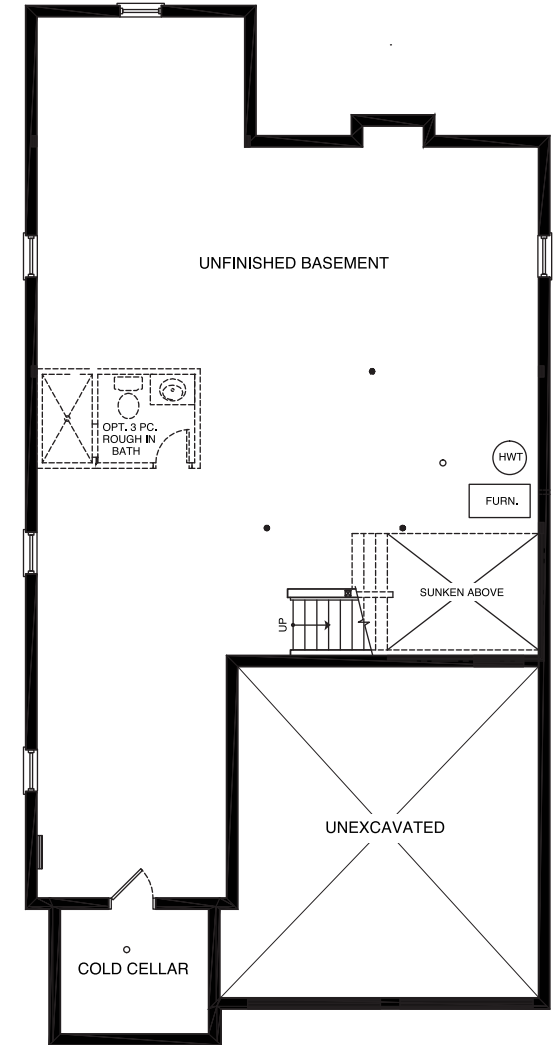

Meadowvale

Elevation B | 2875 sq.ft

Meadowvale

Elevation A | 2875 sq.ft

Main Floor Elevation 'A'

Second Floor Elevation 'A'

Basement Elevation 'A' & 'B'

Partial Main Floor Elevation 'B'

Partial Second Floor Elevation 'B'

Meadowvale
2875 sq.ft