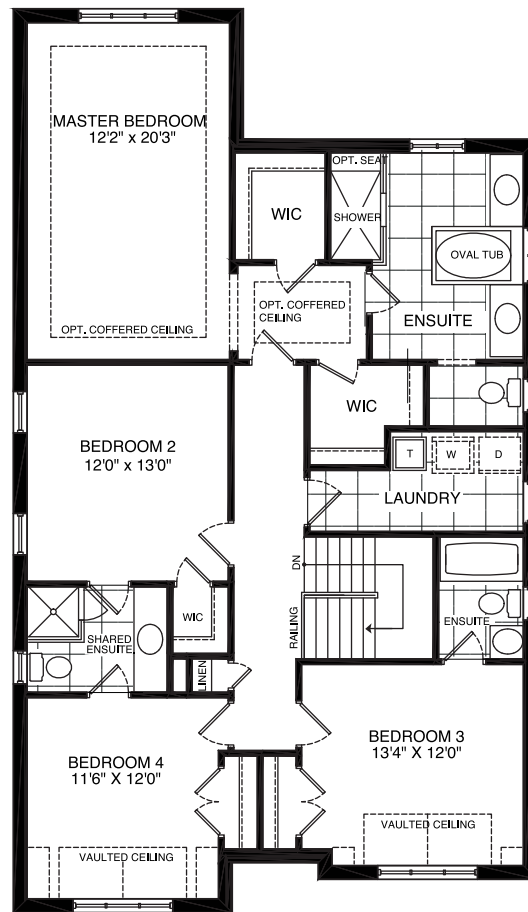

Meadowvale

Elevation B | 2875 sq.ft

Meadowvale

Elevation A | 2875 sq.ft

Main Floor Elevation 'A'

Second Floor Elevation 'A'

Basement Elevation 'A' & 'B'

Partial Main Floor Elevation 'B'

Partial Second Floor Elevation 'B'

Meadowvale
2875 sq.ft