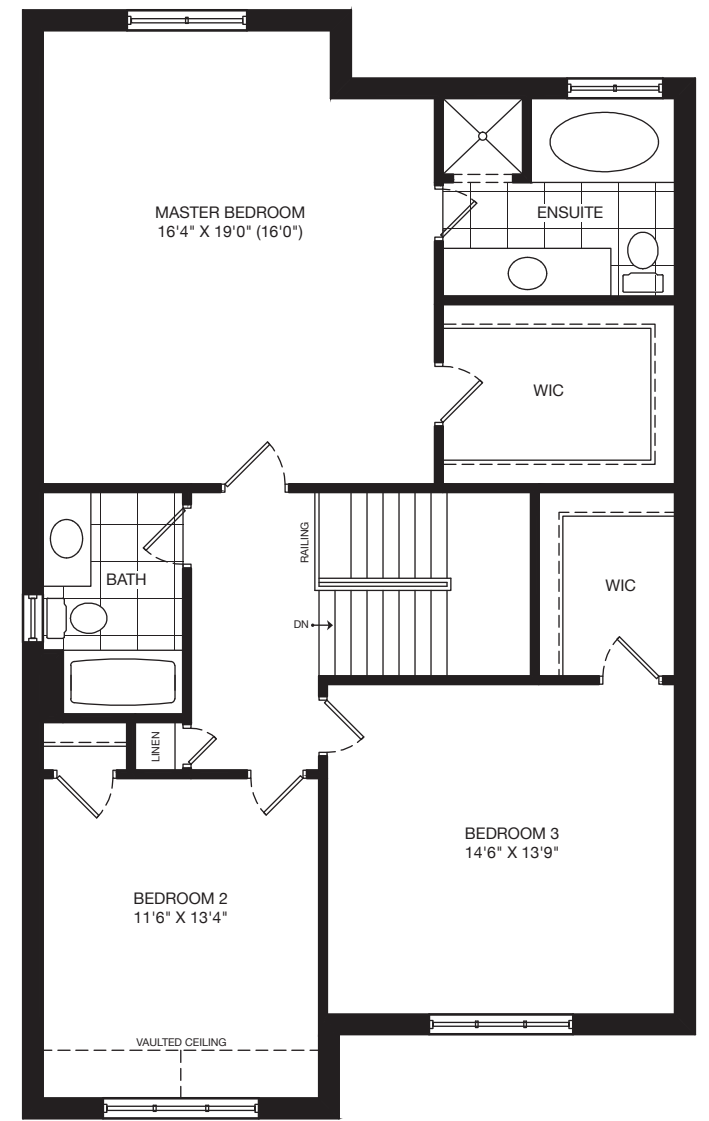

Primrose

Elevation A | 2186 sq.ft

artist concept

Primrose

Elevation B | 2186 sq.ft

artist concept

Basement

Main Floor Elevation 'A'

Second Floor Elevation 'A'

Main Floor Elevation 'B'

Second Floor Elevation 'B'

Primrose
2186 sq.ft