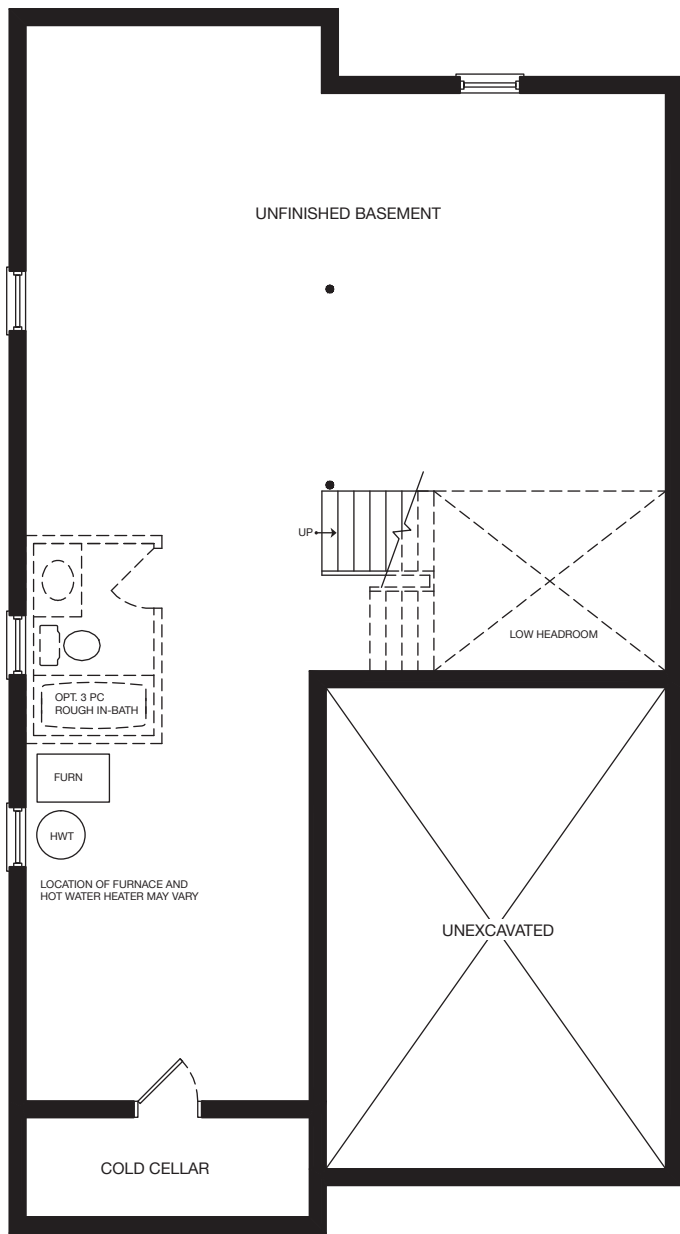

Primrose

Elevation A | 2186 sq.ft

artist concept

Primrose

Elevation B | 2186 sq.ft

artist concept

Basement

Main Floor Elevation 'A'

Second Floor Elevation 'A'

Main Floor Elevation 'B'

Second Floor Elevation 'B'

Primrose
2186 sq.ft