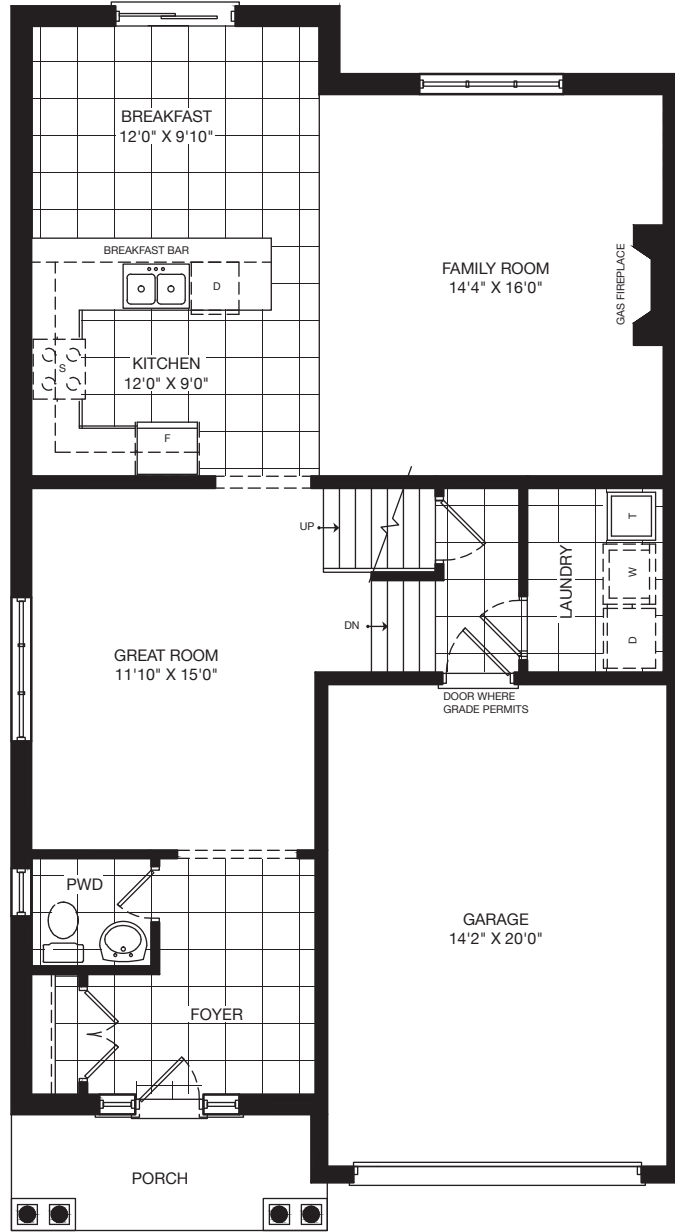

Primrose

Elevation A | 2186 sq.ft

artist concept

Primrose

Elevation B | 2186 sq.ft

artist concept

Basement

Main Floor Elevation 'A'

Second Floor Elevation 'A'

Main Floor Elevation 'B'

Second Floor Elevation 'B'

Primrose
2186 sq.ft