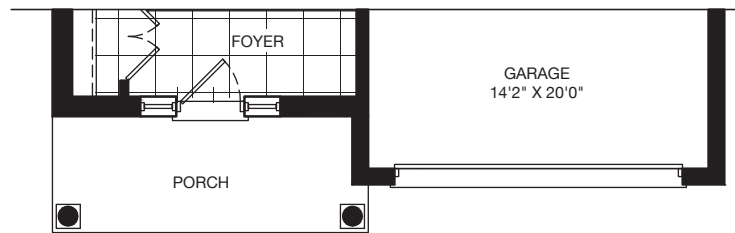

Primrose

Elevation A | 2186 sq.ft

artist concept

Primrose

Elevation B | 2186 sq.ft

artist concept

Basement

Main Floor Elevation 'A'

Second Floor Elevation 'A'

Main Floor Elevation 'B'

Second Floor Elevation 'B'

Primrose
2186 sq.ft