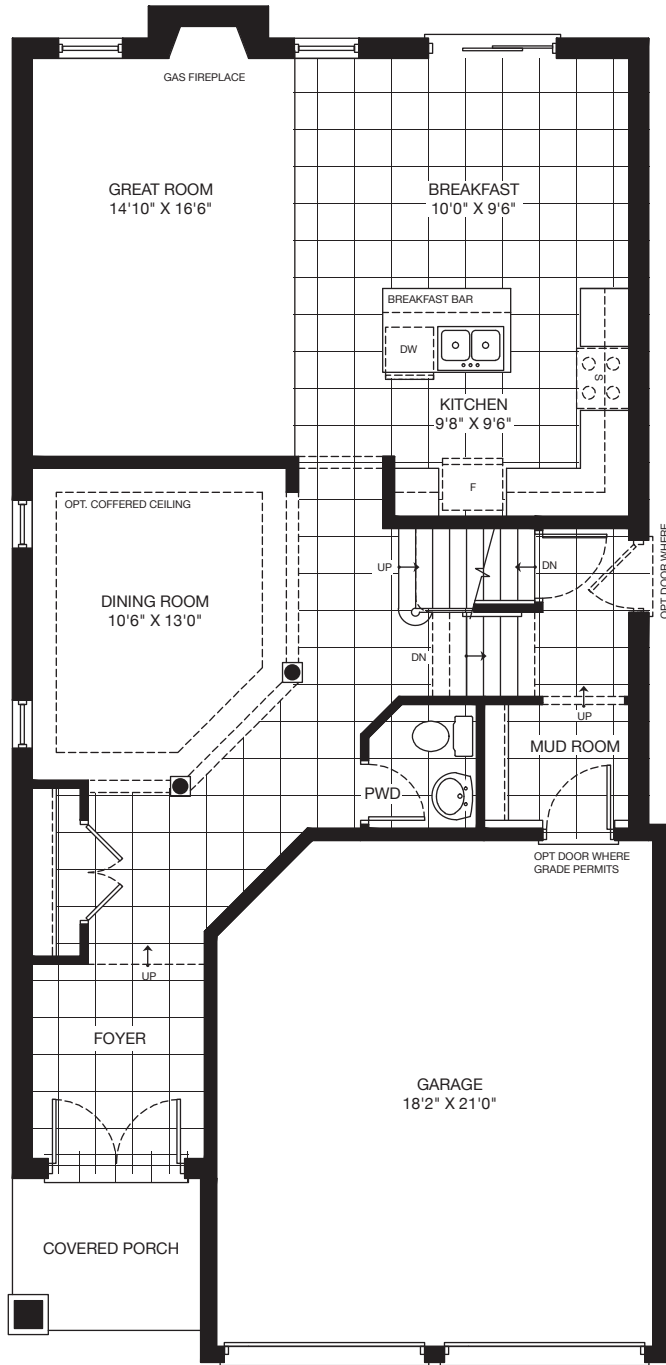

# Poppy

Elevation A | 2308 sq.ft

artist concept

# Poppy

Elevation B | 2308 sq.ft

Elevation C

artist concept

Basement

Main Floor

Second Floor Elevation 'A'

Partial Second Floor Elevation 'B'

Partial Second Floor Elevation 'C'

Poppy 2308 sq.ft