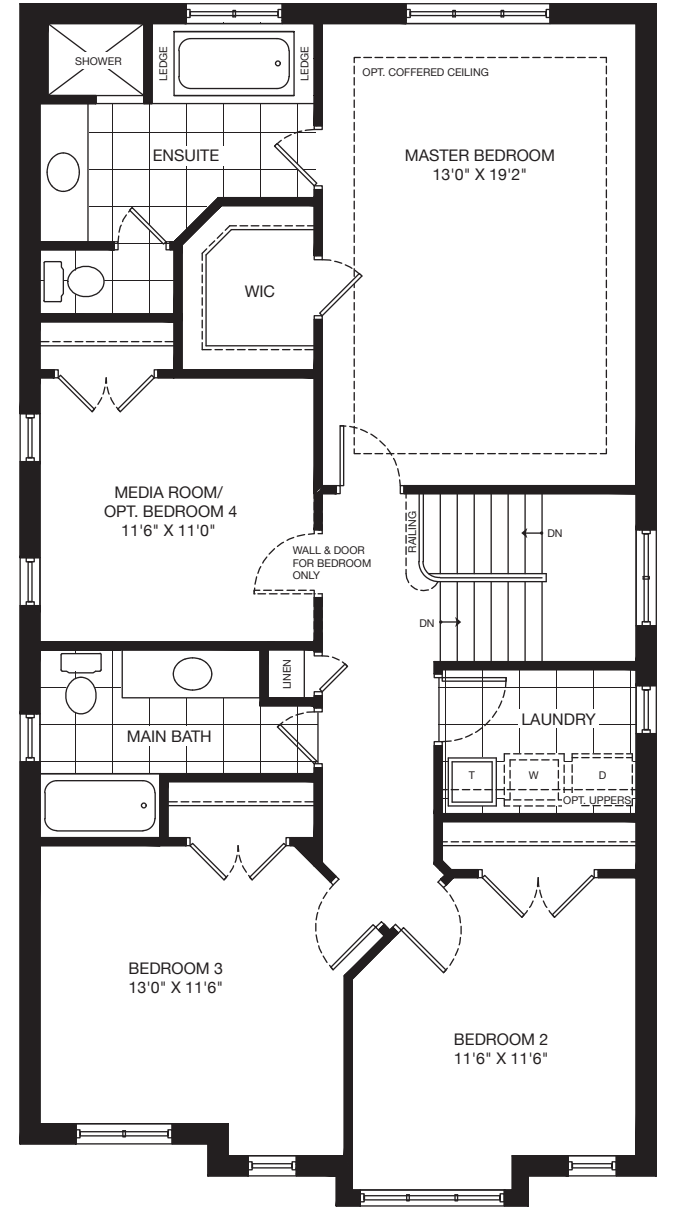

# Poppy

Elevation A | 2308 sq.ft

artist concept

# Poppy

Elevation B | 2308 sq.ft

Elevation C

artist concept

Basement

Main Floor

Second Floor Elevation 'A'

Partial Second Floor Elevation 'B'

Partial Second Floor Elevation 'C'

Poppy 2308 sq.ft