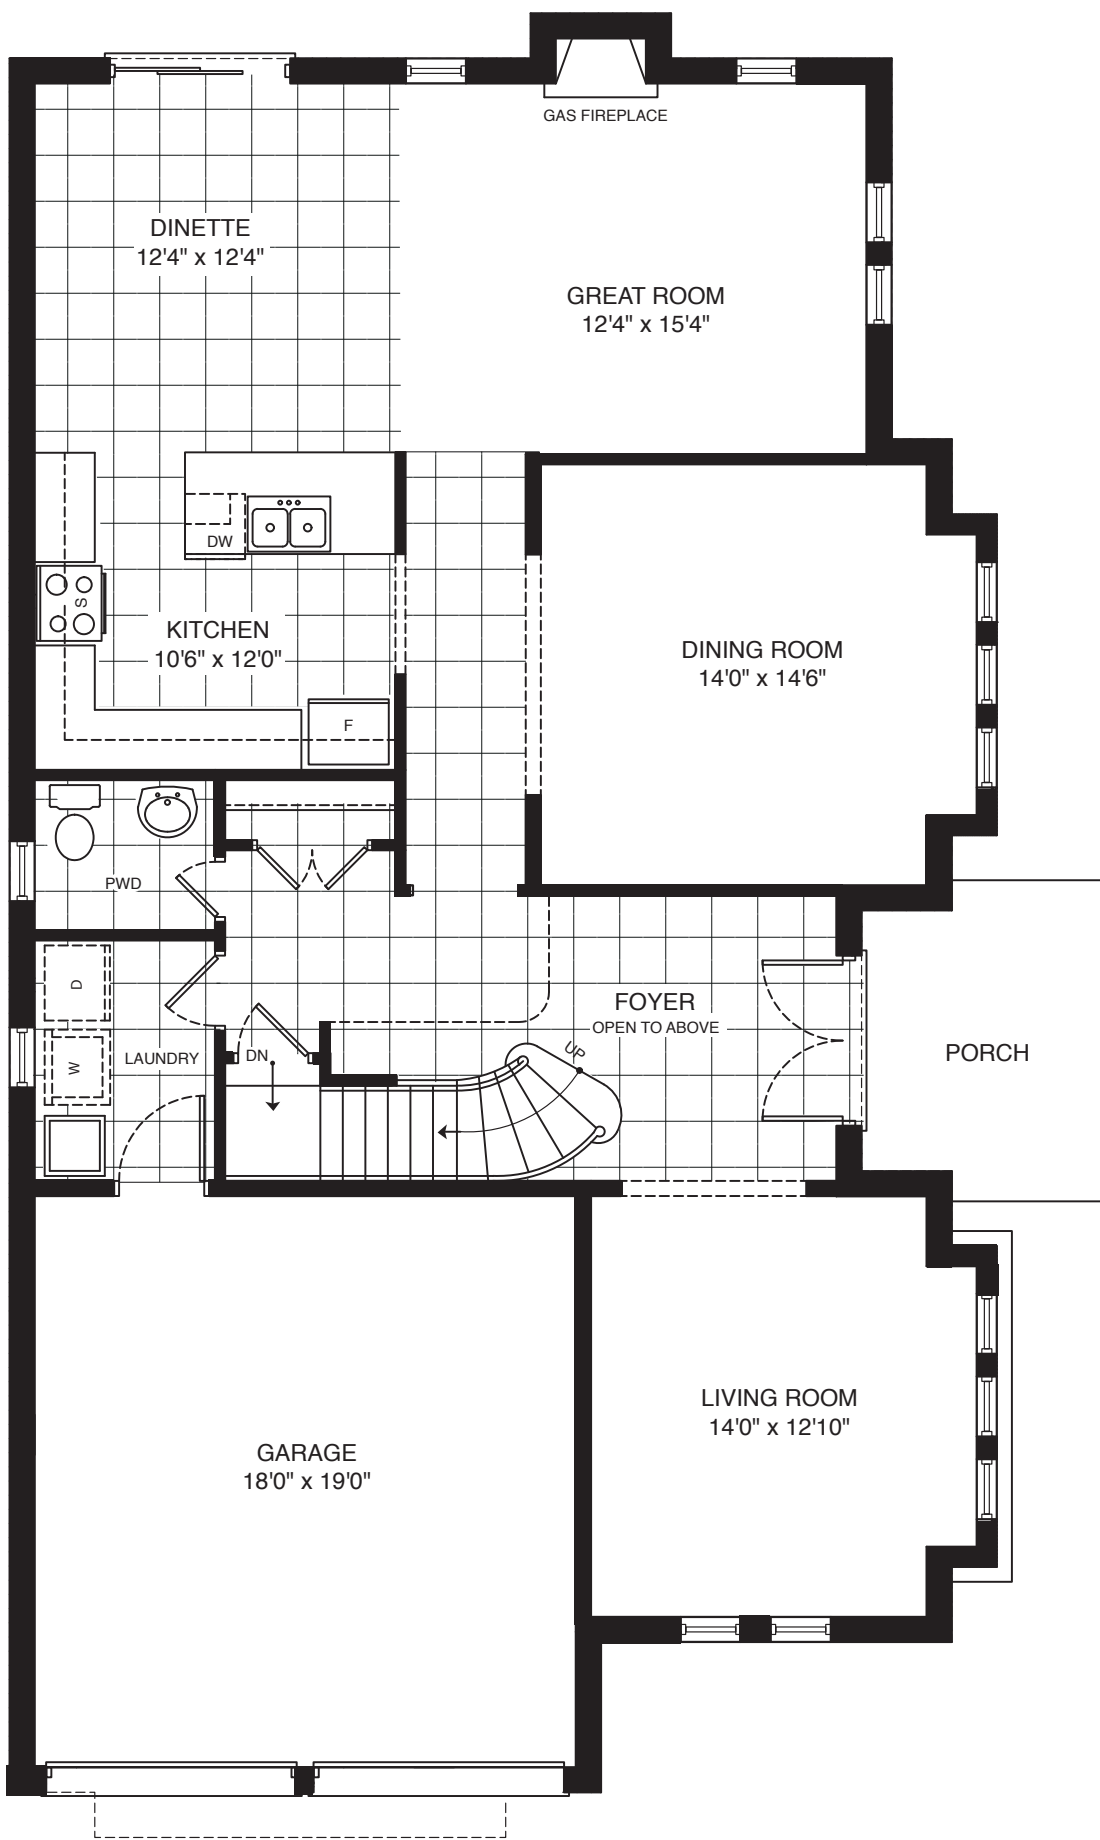

Cornerbrook

Elevation A | 2976 sq.ft

artist concept

Cornerbrook

Elevation A | 2976 sq.ft

artist concept

Main Floor

Second Floor

Basement

Cornerbrook

2976 sq.ft