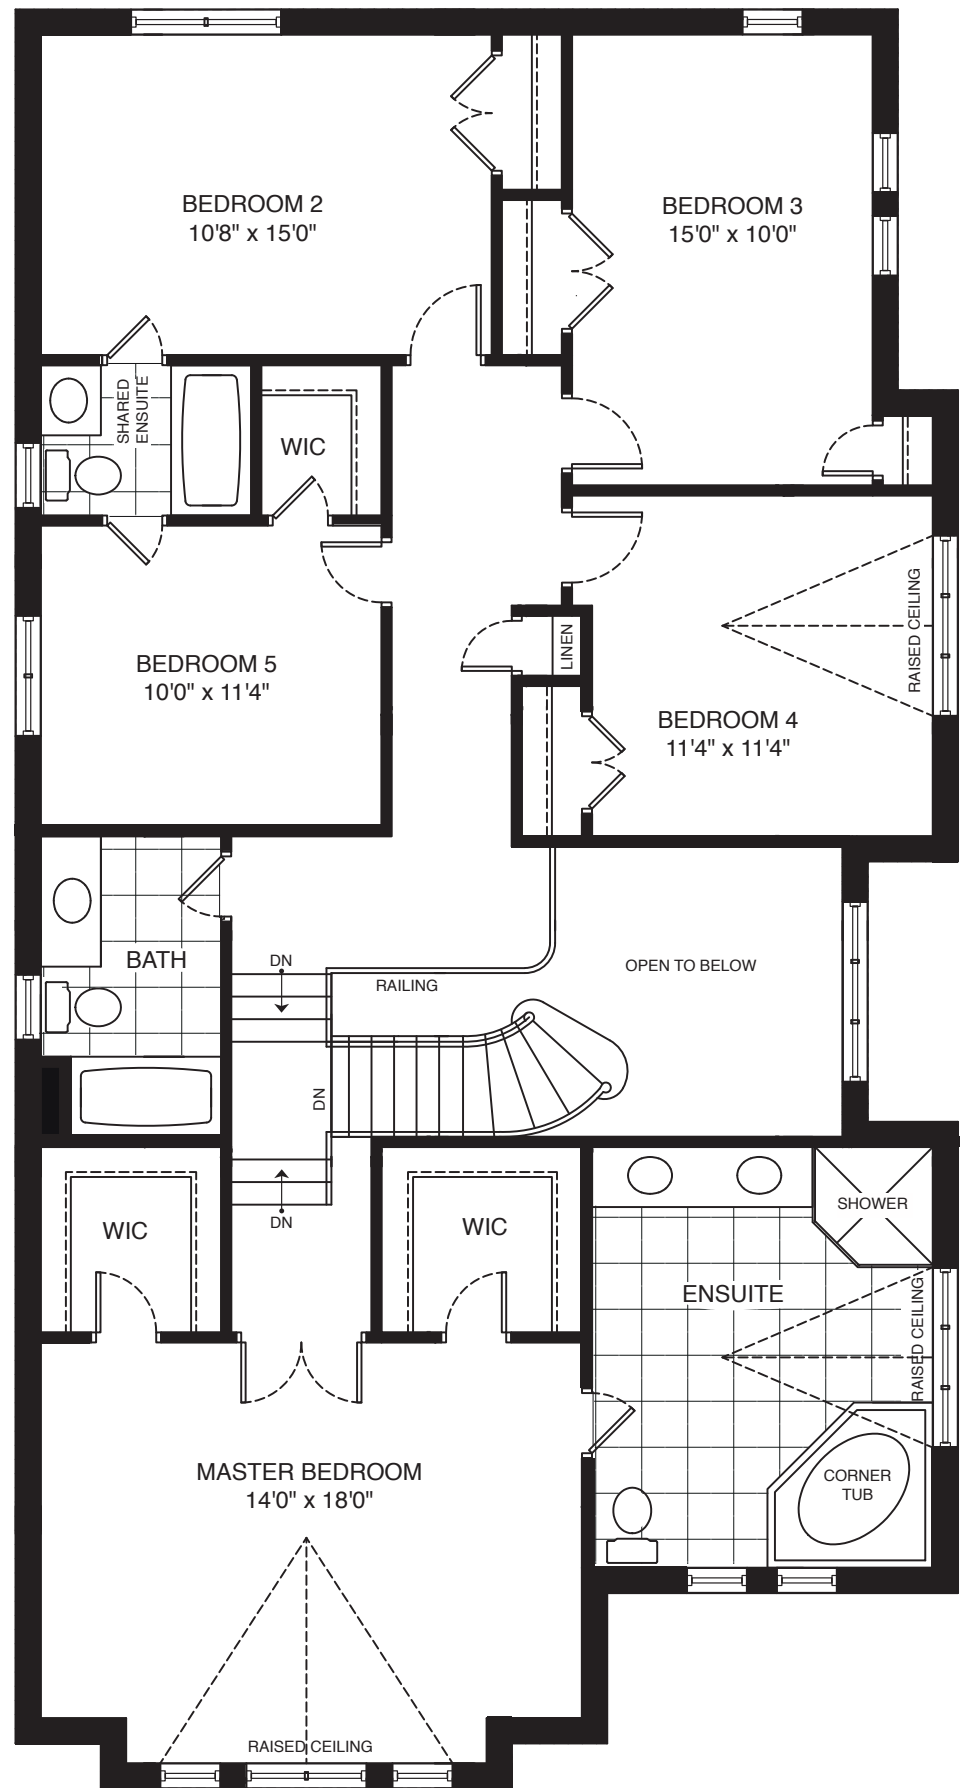

Cornerbrook

Elevation A | 2976 sq.ft

artist concept

Cornerbrook

Elevation A | 2976 sq.ft

artist concept

Main Floor

Second Floor

Basement

Cornerbrook

2976 sq.ft