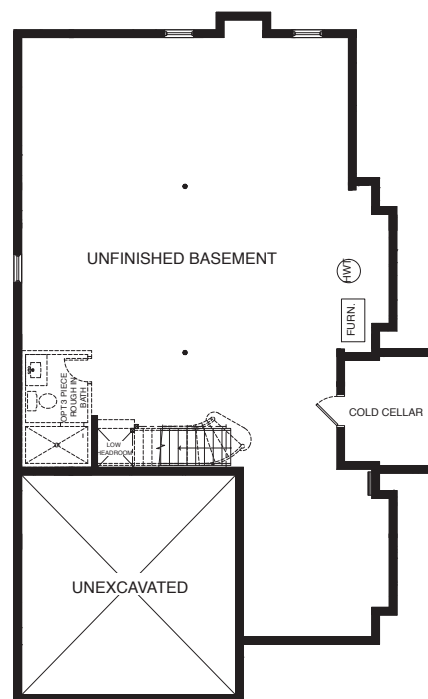

Cornerbrook

Elevation A | 2976 sq.ft

artist concept

Cornerbrook

Elevation A | 2976 sq.ft

artist concept

Main Floor

Second Floor

Basement

Cornerbrook

2976 sq.ft