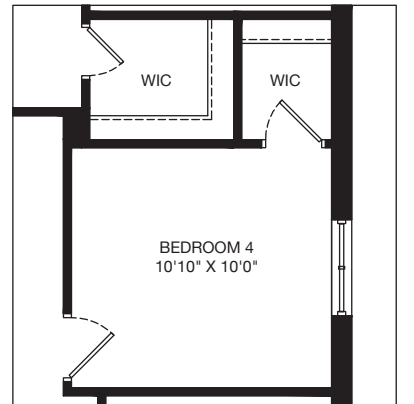

# Cloverfield

Elevation A | 2237 sq.ft

# Cloverfield

Elevation B | 2237 sq.ft

Opt. 4 Bedroom

Basement Elevation 'A' & 'B'

Main Floor

Second Floor Elevation 'A' & 'B'

Partial Second Floor Elevation 'C'

# Cloverfield

2237 sq.ft