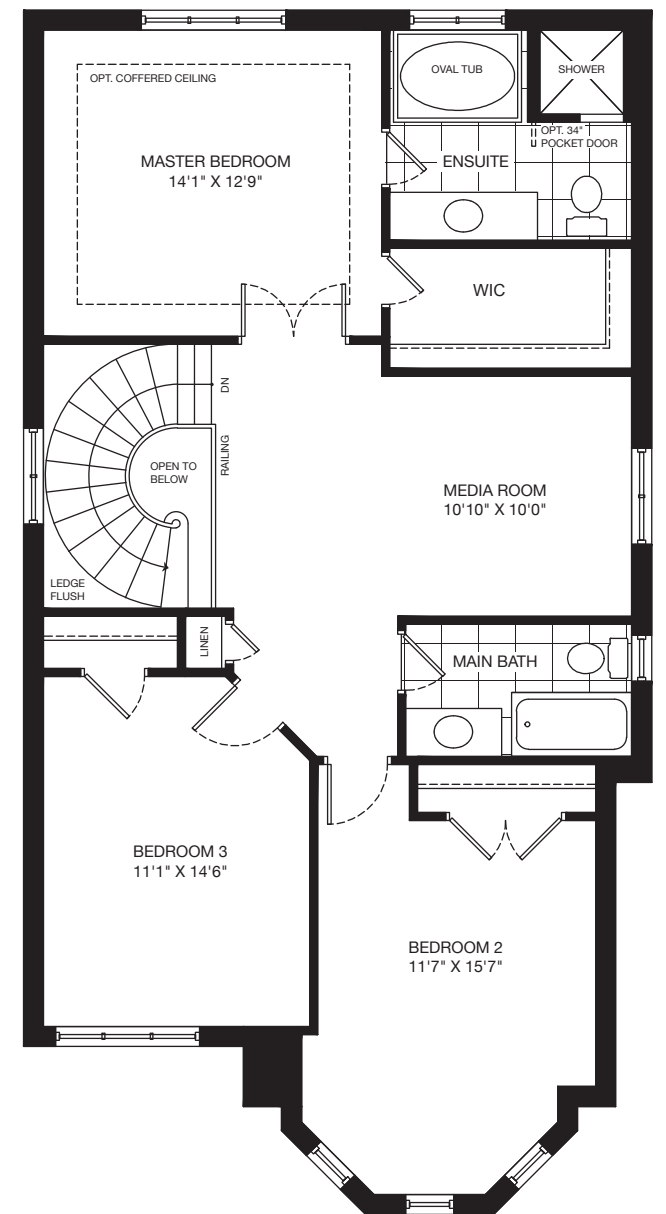

# Cloverfield

Elevation A | 2237 sq.ft

# Cloverfield

Elevation B | 2237 sq.ft

Opt. 4 Bedroom

Basement Elevation 'A' & 'B'

Main Floor

Second Floor Elevation 'A' & 'B'

Partial Second Floor Elevation 'C'

# Cloverfield

2237 sq.ft