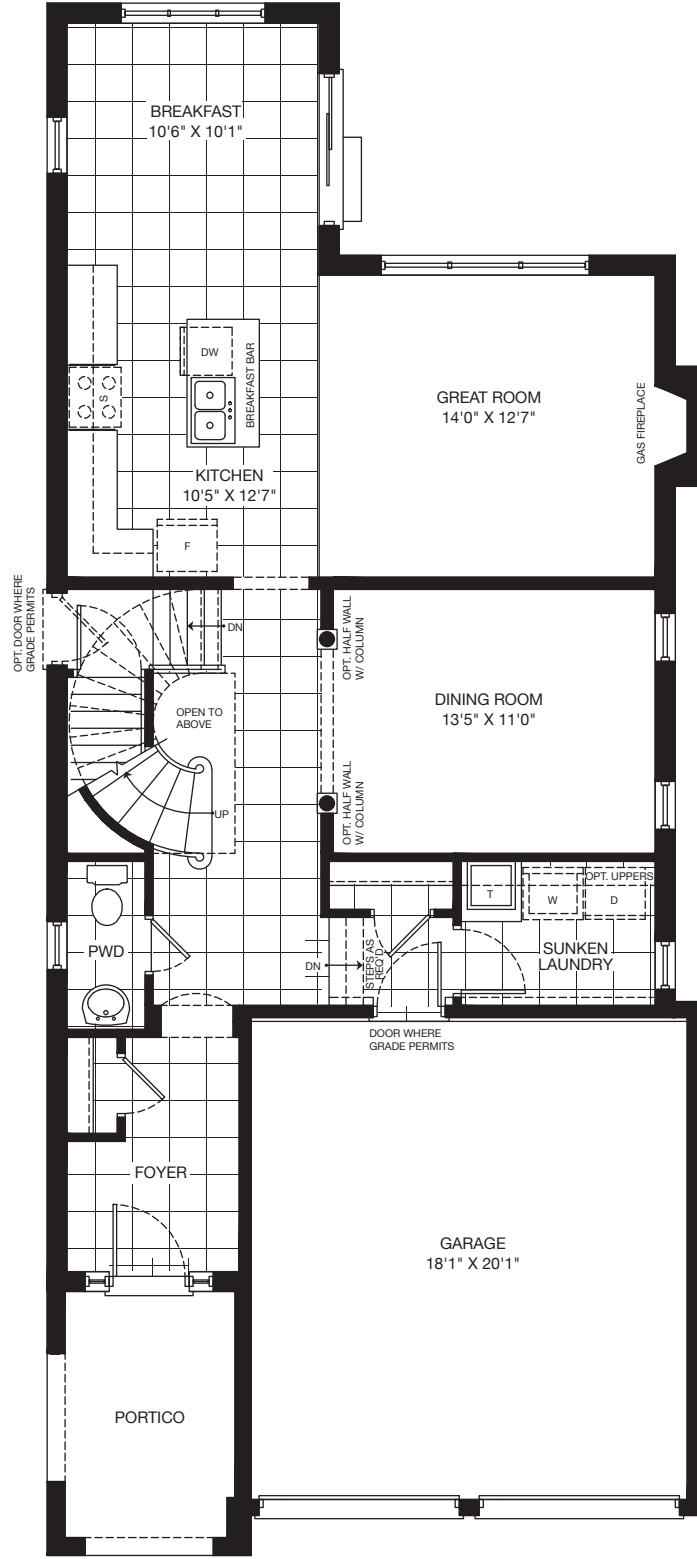

# Cloverfield

Elevation A | 2237 sq.ft

# Cloverfield

Elevation B | 2237 sq.ft

Opt. 4 Bedroom

Basement Elevation 'A' & 'B'

Main Floor

Second Floor Elevation 'A' & 'B'

Partial Second Floor Elevation 'C'

# Cloverfield

2237 sq.ft