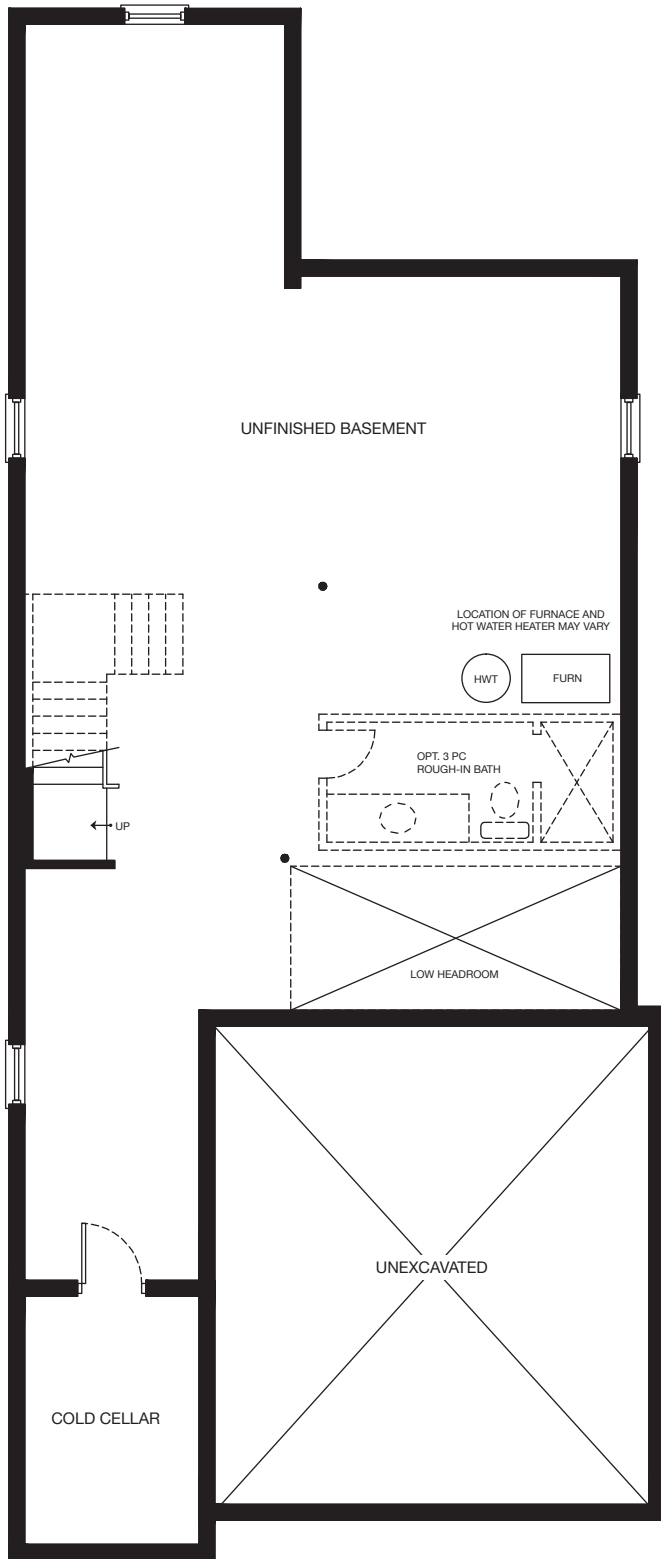

# Cloverfield

Elevation A | 2237 sq.ft

# Cloverfield

Elevation B | 2237 sq.ft

Opt. 4 Bedroom

Basement Elevation 'A' & 'B'

Main Floor

Second Floor Elevation 'A' & 'B'

Partial Second Floor Elevation 'C'

# Cloverfield

2237 sq.ft